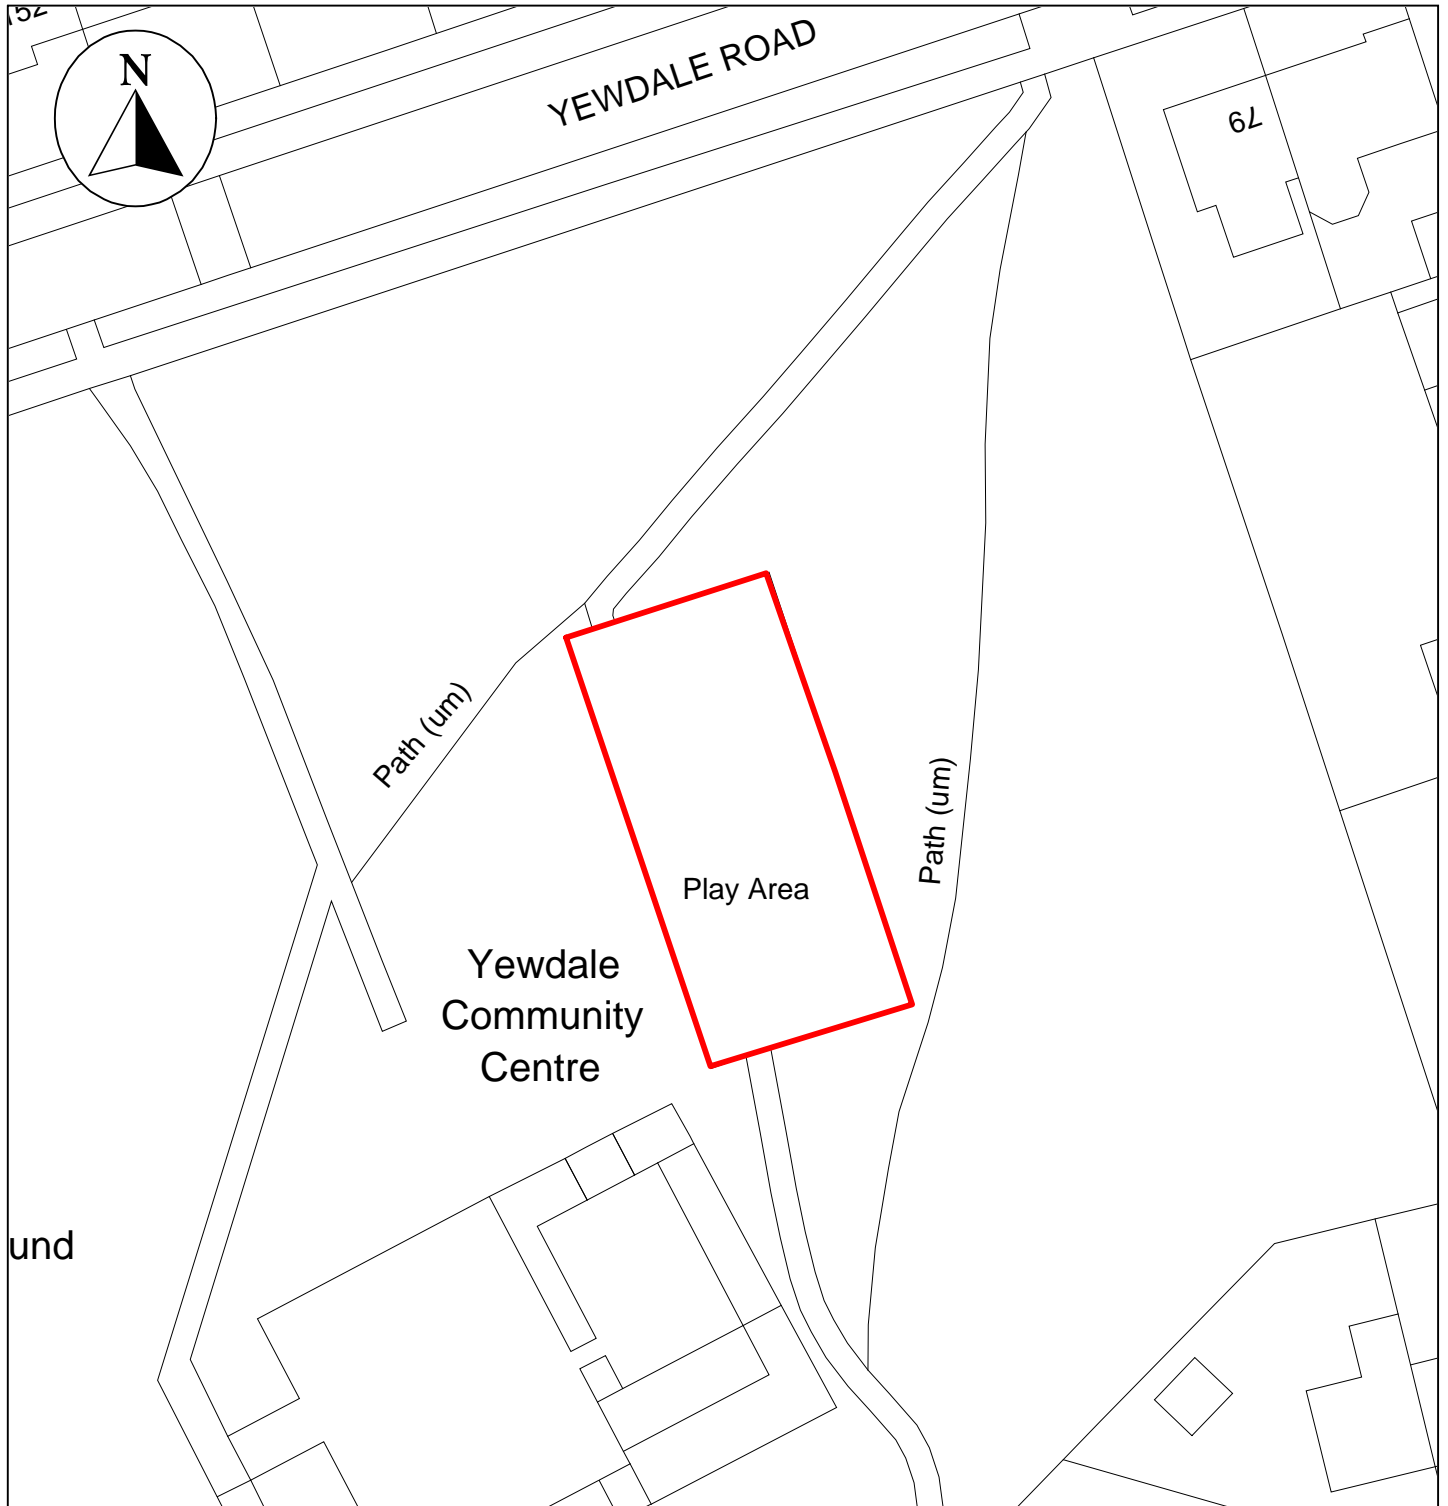

Public Space Protection Order Cumberland Council 2024

ANTI-SOCIAL BEHAVIOUR CRIME AND
POLICING ACT 2014

Yewdale Recreation Ground, Yewdale Road, Carlisle

Neighbourhoods
Education and Enforcement
Allerdale House
Workington
CA14 3YJ

Scale: 1 : 500
Date: February 2024

©crown copyright database rights 2024
ordnance survey AC0000861732